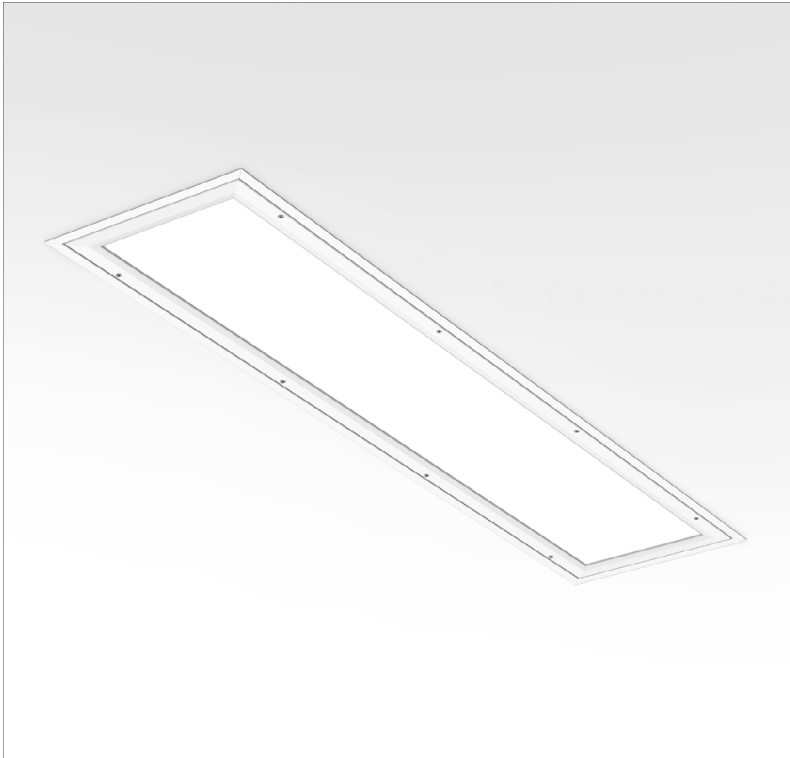

Norms: EN 60598-1, EN 60598-2-2

PRODUCT DESCRIPTION

Areas of Application: Police stations, detention centres, public spaces, psychiatric hospitals, schools.

Mounting: Ceiling recessed.

Light Distribution: Direct.

Optical System: Diffuser: 3mm polycarbonate.

Control Gear: Electronic equipment, 220-240VAC-50/60Hz.

Materials: Body: Steel sheet.
Frame: Extruded aluminium.

Surface Finish: Powder coated in white matt (RAL9016).