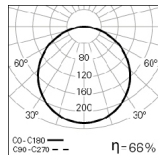

PHOTOMETRY

TML LED 39W DOZ
(640x640mm) 4000K