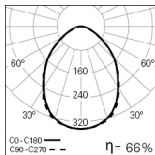

Suspension Type "I"

Suspension Type "Y"

PHOTOMETRY

TML LED 39W DOZ
(640x640mm) 4000K

TML LED 39W DAM
(640x640mm) 4000K

TO SPECIFY:

Suspended architectural LED luminaire, individually mounted. Extruded aluminium body, anodised in natural colour and opal or microprismatic diffuser. Standard version with 4000K, CRI>80 and 65.000h lifetime (@ L80, B10, Ta 25 C). Optional DALI dimmable driver, 3000K, suspension, ceiling rose and 1 or 3 hours emergency unit. - as Roxo Lighting TML LED