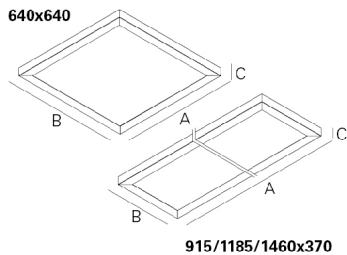

DIMENSIONS

Example code for order: 9YDD.130.2J.E4 (DALI) + 3000 + 910600 + 970002 (OPTIONS)

We reserve the right to make technical changes without prior notice.
Electrical/Optical data are subjected to a tolerance of +/-10%.