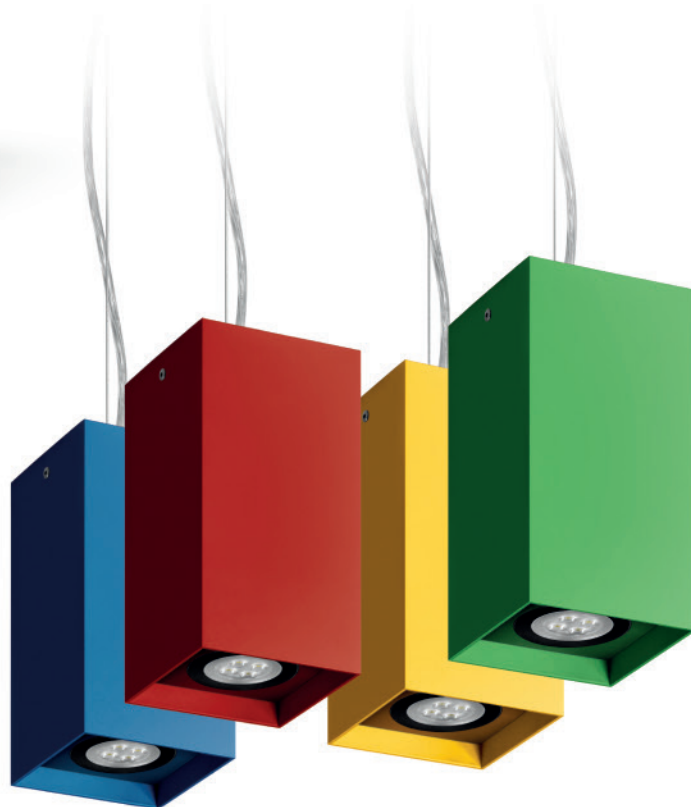

# TREK

range

INDELAGUE GROUP

**INDELAGUE**™ | ROXO lighting  
HIGH TECH | LIGHTING SOLUTIONS

If you are looking for a shape, colour, a perfect ambient, a sense of comfort, well-being and orientation you will find it in TREK range. TREK LED gives you a lighting solutions with low operating

cost, longer life and energy savings. You can choose different mounting types, surface, suspended and wall mounted.

## TREK LED

Single surface or suspended spotlight

- Extruded aluminium body.
- LED luminaire luminous flux up to 640 Lm with 13W.
- Life 50000 Hours.
- Colour temperature 4000/3000K.
- CRI >80.
- Powder-coated epoxy polyester finish.

## TREK LED /P

Single direct/indirect wall mounted spotlight

- Extruded aluminium body.
- LED luminaire luminous flux up to 2x640 Lm with 2x13W.
- Life 50000 Hours.
- Colour temperature 4000/3000K.
- CRI >80.
- Powder-coated epoxy polyester finish.