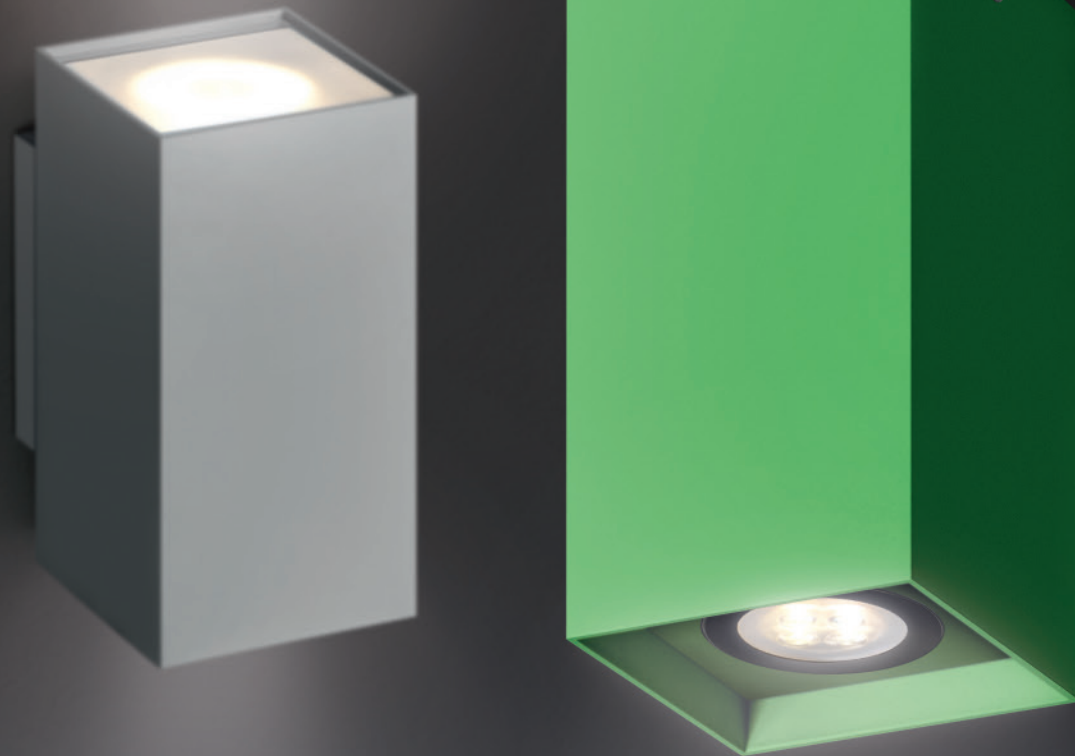

MADE IN
PORTUGAL
by INDELAGUE GROUP

EN

TREK

range

INDELAGUE GROUP

INDELAGUE™ | ROXO lighting
HIGH TECH | LIGHTING SOLUTIONS