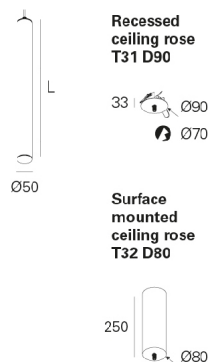

**Surface Finish:** End caps powder coated.

TOP - Opal polycarbonate diffuser

LED	UGR	W	Lm Output	V	L(mm)	kg	Order code
	≤22	10	912	24	570	0,4	90555.L060.0
	≤22	18	1685	24	970	0,65	90555.L090.0
	≤22	23	2275	24	1270	0,7	90555.L120.0
	≤22	29	2916	24	1570	0,83	90555.L150.0
	≤22	34	3370	24	1870	0,98	90555.L180.0
	≤22	37	3744	24	2070	1,3	90555.L200.0

### DIMENSIONS

We reserve the right to make technical changes without prior notice. Electrical/Optical data are subjected to a tolerance of +/-10%.