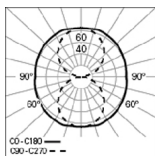

### DETAILS

End cap with power supply

End cap without power supply

### PHOTOMETRY

TTP 50 360° VRT TOP