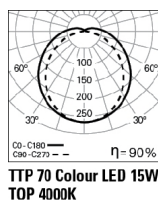

• Only available for HF version

Order code
K1

PHOTOMETRY

DIMENSIONS

TO SPECIFY:

Tubular LED luminaire, IP20, for ceiling surface, ceiling suspended or wall mounted application. Made in opal polycarbonate tube, Ø72mm diameter and Transparent/Black/Purple/Red/Orange/Yellow/Green/ Blue polycarbonate endcaps. Standard version with 4000K, CRI>80 and 50000h life time (@L80,B10, Ta 25 C). Pre-wired with 1,5m long transparent cable with plastic cable gland. Optional dimmable DALI dimmable driver, 3000K, IP44, fixing holders, suspensions, metal cable gland and 1 hour emergency unit available as optional. - as Roxo Lighting TTP 70 Colour LED.