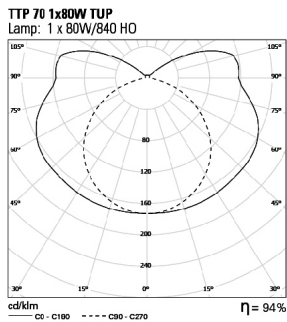

DIMENSIONS

DETAILS

Basic stainless steel fixing holder

Acrylic fixing holder

PHOTOMETRY

TO SPECIFY:

Waterproof luminaire IP68 in transparent/opal polycarbonate tube. Luminaire with 72mm diameter, available with single 14/24/28/35/49/54/80W T5(G5) fluorescent lamp. Optional surface, suspended or wall mounted versions, dimmable versions and 1 hour emergency available - as Roxo Lighting TTP 70.