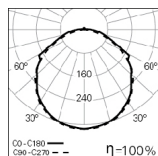

PHOTOMETRY

**TTP 70 LED 15W
TUP 4000K**