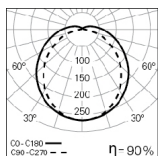

**TTP 70 LED 15W
TOP 4000K**

TO SPECIFY:

Tubular LED luminaire, IP68/IK10, for ceiling surface, ceiling suspended or wall mounted application. Made of opal or transparent polycarbonate tube, Ø72mm diameter and transparent polycarbonate endcaps. Standard version with 4000K, CRI>80 and 65.000h life time (@L80,B10, Ta 25 C). Pre-wired with 1,5m long H07RN-F cable and plastic cable gland. Optional dimmable DALI driver, 3000K, fixing system, suspensions, metal cable gland and 1 hour emergency unit. - as Roxo Lighting TTP 70 LED.

We reserve the right to make technical changes without prior notice.
Electrical/Optical data are subjected to a tolerance of +/-10%.