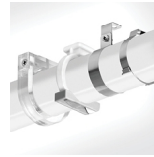

Fixing holders

Standard stainless steel (x2)
Stainless steel (x2)
Plastic (x2)
Acrylic (x2)

Order code
915003
915000
915001
915002