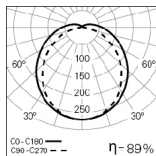

**TTP LED 15W
TOP 4000K**

TO SPECIFY:

Tubular LED luminaire, IP68/IK10, for ceiling surface mounting, ceiling suspension, or wall application. Made in opal or transparent polycarbonate tube, 52mm diameter. In standard with 4000K LED, CRI>80 and 65.000h lifetime (@L80, B10, Ta 25 C), and equipped with HF(on/off) driver. Pre-wired with 1,50mt long H07RN-F cable and with plastic cable gland. Optional dimmable DALI driver, 3000K, fixing system, suspensions, metal cable gland and 1 hour emergency unit.- as Roxo Lighting TTP LED.

We reserve the right to make technical changes without prior notice.
Electrical/Optical data are subjected to a tolerance of +/-10%.