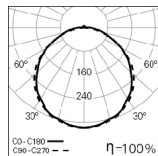

PHOTOMETRY

**TTP LED 15W
TUP 4000K**