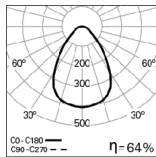

VEGA D95 PRISM+
4000K HO

TO SPECIFY:

Circular LED downlight, with Ø95 mm for surface or suspended application. Available with plain opal diffuser LIGHT+ or microprismatic diffuser PRISM+ (allows a high visual comfort (UGR<19) according to EN 12464-1). Extruded aluminium body, powder coated in epoxy-polyester in white, grey and black. With three possible light flux levels (780 lm, 1100 lm and 1540 lm). Standard version with LED 4000K, CRI>90, MacAdam Step<3 and 64.000h lifetime (@L80, B10, Ta 25 C). Optional DALI dimmable LED driver, 3000K, suspension kit and surface or recessed ceiling rose. - as Indelague VEGA.

We reserve the right to make technical changes without prior notice.
Electrical/Optical data are subjected to a tolerance of +/-10%.