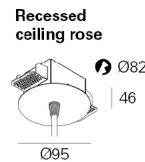

**Surface Finish:** Powder coated.

**LIGHT+ - Opal diffuser**

LED	UGR	W	Lm	Lm/W	η(%)	AxB(mm)	kg	HF	DALI
	≤22	8	780	65	67	Ø95x200	1,2	90443.L008.E	-
	≤22	10	1100	70	64	Ø95x200	1,2	90443.L011.E	90443.L011.H
	≤25	13	1540	76	64	Ø95x200	1,2	90443.L015.E	90443.L015.H

**COLOUR / FINISH**

Code	Description
W	White
B	Black
G	Grey

**DIMENSIONS**

Example code for order: 90443.L015.E (HF) + W(COLOUR/FINISH) + 3000(OPTIONS)

We reserve the right to make technical changes without prior notice. Electrical/Optical data are subjected to a tolerance of +/-10%.