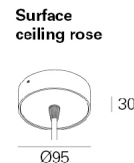

DIMENSIONS

Example code for order: 90443.L015.E (HF) + W(COLOUR/FINISH) + 3000(OPTIONS)

We reserve the right to make technical changes without prior notice. Electrical/Optical data are subjected to a tolerance of +/-10%.