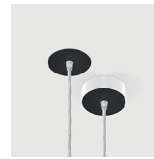

**OPTIONS**

**Colour temperature**

3000K

Order code  
**3000**

**Suspension kit**

Recessed ceiling rose  
HF  
DALI

Order code  
**912620**  
**912630**

Surface ceiling rose  
HF  
DALI

**TO SPECIFY:**

Circular LED downlight, with Ø95 mm for surface or suspended application. Available with plain opal diffuser LIGHT+ or microprismatic diffuser PRISM+ (allows a high visual comfort (UGR<19) according to EN 12464-1). Extruded aluminium body, powder coated in epoxy-polyester in white, grey and black. With three possible light flux levels (780 lm, 1100 lm and 1540 lm). Standard version with LED 4000K, CRI>90, MacAdam Step<3 and 64.000h lifetime (@L80, B10, Ta 25 C). Optional DALI dimmable LED driver, 3000K, suspension kit and surface or recessed ceiling rose. - as Indelague VEGA.