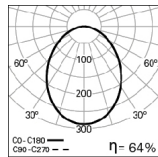

PHOTOMETRY

VEGA D95 LIGHT+
4000K HO