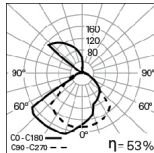

**Surface Finish:** Powder coated.

Direct / Indirect | 90 +90 Beam angle

	LAMP	W	lm	AxBxC (mm)	Kg	ORDER CODE
	LED	3	127	110x110x110	0,7	90220.L101.E.0090
		5	216	110x110x110	0,7	90220.L103.E.0090

Direct/Indirect 90 +5 beam angle

	LAMP	W	lm	AxBxC (mm)	Kg	ORDER CODE
	LED	3	127	110x110x110	0,7	90220.L101.E.0005
		5	216	110x110x110	0,7	90220.L103.E.0005

**COLOUR / FINISH**

Code	Description
W	White
G	Grey
B	Black
U	Blue
V	Green
T	Yellow
K	Red
N	Jungle
D	Golden eye
O	Sahara
L	Autumn
R	Rusty chain

DETAILS

5 +90 Beam angle detail

PHOTOMETRY

VISA LED 3W  
4000K 90°+90°

VISA LED 3W  
4000K 5°+90°

TO SPECIFY:

Cubic LED wall mounted luminaire. Standard total luminous flux of 127 or 216 lm, 4000K, CRI>80 and 50.000h lifetime (@L80, B10, Ta 25 C). Multiple direct/ indirect light configurations. Optional 3000K and 5700K, also available in 16 colours. - as Roxo Lighting VISA LED.