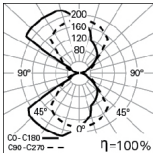

**Surface Finish:** Powder coated.

Direct / Indirect | 90 +90 Beam angle

	LAMP	W	lm	AxBxC (mm)	Kg	ORDER CODE
	LED	3	127	110x110x110	0,7	90220.L101.E.0090
		5	216	110x110x110	0,7	90220.L103.E.0090

Direct/Indirect 90 +5 beam angle

	LAMP	W	lm	AxBxC (mm)	Kg	ORDER CODE
	LED	3	127	110x110x110	0,7	90220.L101.E.0005
		5	216	110x110x110	0,7	90220.L103.E.0005

**COLOUR / FINISH**

Code	Description
W	White
G	Grey
B	Black
U	Blue
V	Green
T	Yellow
K	Red
N	Jungle
D	Golden eye
O	Sahara
L	Autumn
R	Rusty chain

COLOUR / FINISH

Code	Description
■ C	Pure chocolate
■ 1	Mist
■ 9	Dark rock
■ I	Carbon

DIMENSIONS

OPTIONS

Colour temperature

3000K  
5700K

Order code

3000  
5000

DETAILS

5 +90 Beam angle detail

PHOTOMETRY

VISA LED 3W  
4000K 90°+90°

VISA LED 3W  
4000K 5°+90°

TO SPECIFY:

Cubic LED wall mounted luminaire. Standard total luminous flux of 127 or 216 lm, 4000K, CRI>80 and 50.000h lifetime (@L80, B10, Ta 25 C). Multiple direct/ indirect light configurations. Optional 3000K and 5700K, also available in 16 colours. - as Roxo Lighting VISA LED.