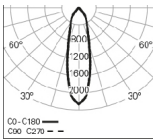

3000K

3000

Steel safety cable

955010

PHOTOMETRY

WEBB /E 1 PB
4000K 35° HO

WEBB /E 1 PB
4000K 35° LO

WEBB /E 1 PB
4000K 60° HO

WEBB /E 1 PB
4000K 60° LO

DIMENSIONS

TO SPECIFY:

Circular LED luminaire, Ø140mm, with adjustable downlight for recessed application. Possibility of 35 and 60 reflector for different light projection. Steel sheet and aluminium body, powder-coated with epoxy polyester, available in white, gray and black colours. Flux of 1574Lm in HO version and 1161Lm in LO version. LED with 116Lm/W efficacy. Standard version with 4000K LED, CRI >90, MacAdam Step <3 and 65.000h lifetime (@L90, B10, Ta 25 C). DALI dimming and 3000K available as options. - as Roxo Lighting WEBB /E 1