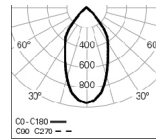

3000K

3000

Steel safety cable

955010

PHOTOMETRY

WEBB /E 1 PB
4000K 35° HO

WEBB /E 1 PB
4000K 35° LO

WEBB /E 1 PB
4000K 60° HO

WEBB /E 1 PB
4000K 60° LO

DIMENSIONS

TO SPECIFY:

Circular LED luminaire, Ø140mm, with adjustable downlight for recessed application. Possibility of 35 and 60 reflector for different light projection. Steel sheet and aluminium body, powder-coated with epoxy polyester, available in white, gray and black colours. Flux of 1574Lm in HO version and 1161Lm in LO version. LED with 116Lm/W efficacy. Standard version with 4000K LED, CRI >90, MacAdam Step <3 and 65.000h lifetime (@L90, B10, Ta 25 C). DALI dimming and 3000K available as options. - as Roxo Lighting WEBB /E 1