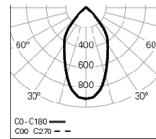

3000K

3000

Steel safety cable

955010

PHOTOMETRY

WEBB /E 1 PB
4000K 35° HO

WEBB /E 1 PB
4000K 35° LO

WEBB /E 1 PB
4000K 60° HO

WEBB /E 1 PB
4000K 60° LO

DIMENSIONS

TO SPECIFY:

Circular LED luminaire, Ø140mm, with adjustable downlight for recessed application. Possibility of 35 and 60 reflector for different light projection. Steel sheet and aluminium body, powder-coated with epoxy polyester, available in white, gray and black colours. Flux of 1574Lm in HO version and 1161Lm in LO version. LED with 116Lm/W efficacy. Standard version with 4000K LED, CRI >90, MacAdam Step <3 and 65.000h lifetime (@L90, B10, Ta 25 C). DALI dimming and 3000K available as options. - as Roxo Lighting WEBB /E 1