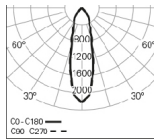

3000K

3000

Steel safety cable

955010

PHOTOMETRY

WEBB /E 1 PB
4000K 35° HO

WEBB /E 1 PB
4000K 35° LO

WEBB /E 1 PB
4000K 60° HO

WEBB /E 1 PB
4000K 60° LO

DIMENSIONS

TO SPECIFY:

Circular LED luminaire, Ø140mm, with adjustable downlight for recessed application. Possibility of 35 and 60 reflector for different light projection. Steel sheet and aluminium body, powder-coated with epoxy polyester, available in white, gray and black colours. Flux of 1574Lm in HO version and 1161Lm in LO version. LED with 116Lm/W efficacy. Standard version with 4000K LED, CRI >90, MacAdam Step <3 and 65.000h lifetime (@L90, B10, Ta 25 C). DALI dimming and 3000K available as options. - as Roxo Lighting WEBB /E 1