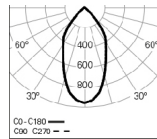

PHOTOMETRY

WEBB Spot/C PB
4000K 35° HO

WEBB Spot/C PB
4000K 35° LO

WEBB Spot/C PB
4000K 60° HO

WEBB Spot/C PB
4000K 60° LO

DIMENSIONS

TO SPECIFY:

LED luminaire, with Ø80mm spotlight, 190° rotatable and ±105° tiltable, for surface mounted application. Possibility of 35° and 60° reflector for different light projection. Steel sheet and aluminium body, powder-coated with epoxy polyester, available in white, gray and black colours. Flux of 1574Lm in HO version and 1161Lm in LO version. LED with 116Lm/W efficacy. Standard version with 4000K LED, CRI >90, MacAdam Step <3 and 65.000h lifetime (@L90, B10, Ta 25 °C). DALI dimming and 3000K available as options. - as Roxo Lighting WEBB SPOT /C