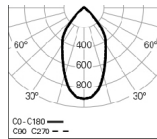

PB - Polished reflector - 60°

	UGR	W	Lm	Lm/W	Kg	HF	DALI
	≤22	10	1161	116	0,7	90649.L001.E.0060	90649.L001.H.0060
	≤25	14	1574	112	0,7	90660.L001.E.0060	90660.L001.H.0060

COLOUR / FINISH

Code	Description
<input type="checkbox"/> W	White
<input type="checkbox"/> G	Grey
<input checked="" type="checkbox"/> B	Black

DETAILS

Front view

We reserve the right to make technical changes without prior notice. Electrical/Optical data are subjected to a tolerance of +/-10%.

OPTIONS

Colour temperature

Order code

3000K

3000

PHOTOMETRY

WEBB Spot/C PB
4000K 35° HO

WEBB Spot/C PB
4000K 35° LO

WEBB Spot/C PB
4000K 60° HO

WEBB Spot/C PB
4000K 60° LO

DIMENSIONS

TO SPECIFY:

LED luminaire, with Ø80mm spotlight, 190° rotatable and ±105° tiltable, for surface mounted application. Possibility of 35° and 60° reflector for different light projection. Steel sheet and aluminium body, powder-coated with epoxy polyester, available in white, gray and black colours. Flux of 1574Lm in HO version and 1161Lm in LO version. LED with 116Lm/W efficacy. Standard version with 4000K LED, CRI >90, MacAdam Step <3 and 65.000h lifetime (@L90, B10, Ta 25 °C). DALI dimming and 3000K available as options. - as Roxo Lighting WEBB SPOT /C