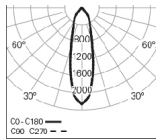

PB - Polished reflector - 60°

	UGR	W	Lm	Lm/W	Kg	HF	DALI
	≤22	10	1161	116	0,7	90649.L001.E.0060	90649.L001.H.0060
	≤25	14	1574	112	0,7	90660.L001.E.0060	90660.L001.H.0060

COLOUR / FINISH

Code	Description
<input type="checkbox"/> W	White
<input type="checkbox"/> G	Grey
<input checked="" type="checkbox"/> B	Black

DETAILS

Front view

We reserve the right to make technical changes without prior notice. Electrical/Optical data are subjected to a tolerance of +/-10%.

OPTIONS

Colour temperature

Order code

3000K

3000

PHOTOMETRY

WEBB Spot/C PB
4000K 35° HO

WEBB Spot/C PB
4000K 35° LO

WEBB Spot/C PB
4000K 60° HO

WEBB Spot/C PB
4000K 60° LO

DIMENSIONS

TO SPECIFY:

LED luminaire, with Ø80mm spotlight, 190° rotatable and ±105° tiltable, for surface mounted application. Possibility of 35° and 60° reflector for different light projection. Steel sheet and aluminium body, powder-coated with epoxy polyester, available in white, gray and black colours. Flux of 1574Lm in HO version and 1161Lm in LO version. LED with 116Lm/W efficacy. Standard version with 4000K LED, CRI >90, MacAdam Step <3 and 65.000h lifetime (@L90, B10, Ta 25 °C). DALI dimming and 3000K available as options. - as Roxo Lighting WEBB SPOT /C