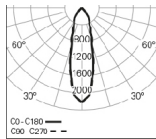

PB - Polished reflector - 60°

	UGR	W	Lm	Lm/W	Kg	HF	DALI
	≤22	10	1161	116	0,7	90649.L001.E.0060	90649.L001.H.0060
	≤25	14	1574	112	0,7	90660.L001.E.0060	90660.L001.H.0060

COLOUR / FINISH

Code	Description
<input type="checkbox"/> W	White
<input type="checkbox"/> G	Grey
<input checked="" type="checkbox"/> B	Black

DETAILS

Front view

We reserve the right to make technical changes without prior notice. Electrical/Optical data are subjected to a tolerance of +/-10%.

OPTIONS

Colour temperature

Order code

3000K

3000

PHOTOMETRY

WEBB Spot/C PB
4000K 35° HO

WEBB Spot/C PB
4000K 35° LO

WEBB Spot/C PB
4000K 60° HO

WEBB Spot/C PB
4000K 60° LO

DIMENSIONS

TO SPECIFY:

LED luminaire, with Ø80mm spotlight, 190° rotatable and ±105° tiltable, for surface mounted application. Possibility of 35° and 60° reflector for different light projection. Steel sheet and aluminium body, powder-coated with epoxy polyester, available in white, gray and black colours. Flux of 1574Lm in HO version and 1161Lm in LO version. LED with 116Lm/W efficacy. Standard version with 4000K LED, CRI >90, MacAdam Step <3 and 65.000h lifetime (@L90, B10, Ta 25 °C). DALI dimming and 3000K available as options. - as Roxo Lighting WEBB SPOT /C