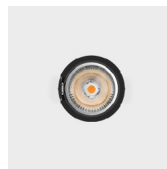

DETAILS

Front view

We reserve the right to make technical changes without prior notice. Electrical/Optical data are subjected to a tolerance of +/-10%.