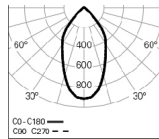

Safety cable

Steel safety cable

Order code

955010

PHOTOMETRY

WEBB Spot/E 1 PB
4000K 35° HO

WEBB Spot/E 1 PB
4000K 35° LO

WEBB Spot/E 1 PB
4000K 60° HO

WEBB Spot/E 1 PB
4000K 60° LO

DIMENSIONS

TO SPECIFY:

LED luminaire, with Ø80mm spotlight, 190° rotatable and ±105° tiltable, for recessed application. Possibility of 35° and 60° reflector for different light projection. Steel sheet and aluminium body, powder-coated with epoxy polyester, available in white, gray and black colours. Flux of 1574Lm in HO version and 1161Lm in LO version. LED with 116Lm/W efficacy. Standard version with 4000K LED, CRI >90, MacAdam Step <3 and 65.000h lifetime (@L90, B10, Ta 25 °C). DALI dimming and 3000K available as options. - as Roxo Lighting WEBB SPOT /E 1