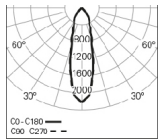

Safety cable

Steel safety cable

Order code

955010

PHOTOMETRY

WEBB Spot/E 1 PB
4000K 35° HO

WEBB Spot/E 1 PB
4000K 35° LO

WEBB Spot/E 1 PB
4000K 60° HO

WEBB Spot/E 1 PB
4000K 60° LO

DIMENSIONS

TO SPECIFY:

LED luminaire, with Ø80mm spotlight, 190° rotatable and ±105° tiltable, for recessed application. Possibility of 35° and 60° reflector for different light projection. Steel sheet and aluminium body, powder-coated with epoxy polyester, available in white, gray and black colours. Flux of 1574Lm in HO version and 1161Lm in LO version. LED with 116Lm/W efficacy. Standard version with 4000K LED, CRI >90, MacAdam Step <3 and 65.000h lifetime (@L90, B10, Ta 25 °C). DALI dimming and 3000K available as options. - as Roxo Lighting WEBB SPOT /E 1