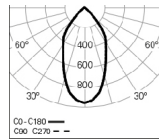

Safety cable

Steel safety cable

Order code

955010

PHOTOMETRY

WEBB Spot/E 1 PB
4000K 35° HO

WEBB Spot/E 1 PB
4000K 35° LO

WEBB Spot/E 1 PB
4000K 60° HO

WEBB Spot/E 1 PB
4000K 60° LO

DIMENSIONS

TO SPECIFY:

LED luminaire, with Ø80mm spotlight, 190° rotatable and ±105° tiltable, for recessed application. Possibility of 35° and 60° reflector for different light projection. Steel sheet and aluminium body, powder-coated with epoxy polyester, available in white, gray and black colours. Flux of 1574Lm in HO version and 1161Lm in LO version. LED with 116Lm/W efficacy. Standard version with 4000K LED, CRI >90, MacAdam Step <3 and 65.000h lifetime (@L90, B10, Ta 25 °C). DALI dimming and 3000K available as options. - as Roxo Lighting WEBB SPOT /E 1