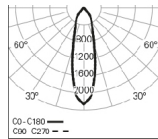

Safety cable

Steel safety cable

Order code

955010

PHOTOMETRY

WEBB Spot/E 1 PB
4000K 35° HO

WEBB Spot/E 1 PB
4000K 35° LO

WEBB Spot/E 1 PB
4000K 60° HO

WEBB Spot/E 1 PB
4000K 60° LO

DIMENSIONS

TO SPECIFY:

LED luminaire, with Ø80mm spotlight, 190° rotatable and ±105° tiltable, for recessed application. Possibility of 35° and 60° reflector for different light projection. Steel sheet and aluminium body, powder-coated with epoxy polyester, available in white, gray and black colours. Flux of 1574Lm in HO version and 1161Lm in LO version. LED with 116Lm/W efficacy. Standard version with 4000K LED, CRI >90, MacAdam Step <3 and 65.000h lifetime (@L90, B10, Ta 25 °C). DALI dimming and 3000K available as options. - as Roxo Lighting WEBB SPOT /E 1