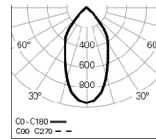

### PHOTOMETRY

**WEBB Spot Track PB**  
4000K 35° HO

**WEBB Spot Track PB**  
4000K 35° LO

**WEBB Spot Track PB**  
4000K 60° HO

**WEBB Spot Track PB**  
4000K 60° LO

### DIMENSIONS