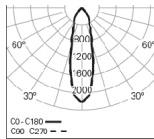

### PHOTOMETRY

**WEBB Spot Track PB**  
4000K 35° HO

**WEBB Spot Track PB**  
4000K 35° LO

**WEBB Spot Track PB**  
4000K 60° HO

**WEBB Spot Track PB**  
4000K 60° LO

### DIMENSIONS