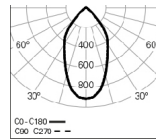

### PHOTOMETRY

**WEBB Spot Track PB**  
4000K 35° HO

**WEBB Spot Track PB**  
4000K 35° LO

**WEBB Spot Track PB**  
4000K 60° HO

**WEBB Spot Track PB**  
4000K 60° LO

### DIMENSIONS