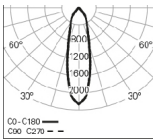

### PHOTOMETRY

**WEBB Spot Track PB**  
4000K 35° HO

**WEBB Spot Track PB**  
4000K 35° LO

**WEBB Spot Track PB**  
4000K 60° HO

**WEBB Spot Track PB**  
4000K 60° LO

### DIMENSIONS