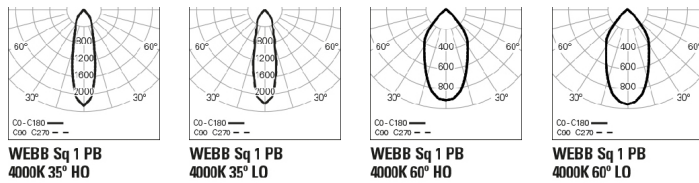

• To order this option you must indicate the desired colour

Current supply cable

	Order code
 <p>1,5 m transparent cable 0,75 mm2</p>	
<p>3 x 0,75 mm2</p>	940400
<p>5 x 0,75 mm2</p>	940500

PHOTOMETRY

DIMENSIONS

TO SPECIFY:

Square LED luminaire, 195x195mm, with adjustable downlight for suspended application. Possibility of 35° and 60° reflector for different light projection. Steel sheet and aluminium body, powder-coated with epoxy polyester, available in white, gray and black colours. Flux of 1574Lm in HO version and 1161Lm in LO version. LED with 116Lm/W efficacy. Standard version with 4000K LED, CRI >90, MacAdam Step <3 and 65.000h lifetime (@L90, B10, Ta 25 C). DALI dimming and 3000K available as options. - as Roxo Lighting WEBB SQ 1