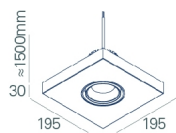

• To order this option you must indicate the desired colour

Current supply cable

	Order code
 <p>1,5 m transparent cable 0,75 mm2</p>	
<p>3 x 0,75 mm2</p>	940400
<p>5 x 0,75 mm2</p>	940500

PHOTOMETRY

DIMENSIONS

TO SPECIFY:

Square LED luminaire, 195x195mm, with adjustable downlight for suspended application. Possibility of 35° and 60° reflector for different light projection. Steel sheet and aluminium body, powder-coated with epoxy polyester, available in white, gray and black colours. Flux of 1574Lm in HO version and 1161Lm in LO version. LED with 116Lm/W efficacy. Standard version with 4000K LED, CRI >90, MacAdam Step <3 and 65.000h lifetime (@L90, B10, Ta 25 C). DALI dimming and 3000K available as options. - as Roxo Lighting WEBB SQ 1