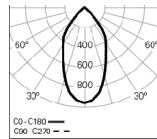

**PHOTOMETRY**

**WEBB Sq /C 1 PB**  
4000K 35° HO

**WEBB Sq /C 1 PB**  
4000K 35° LO

**WEBB Sq /C 1 PB**  
4000K 60° HO

**WEBB Sq /C 1 PB**  
4000K 60° LO

**DIMENSIONS**

**TO SPECIFY:**

Square LED luminaire, 145x145mm, with adjustable downlight for surface mounted application. Possibility of 35° and 60° reflector for different light projection. Steel sheet and aluminium body, powder-coated with epoxy polyester, available in white, gray and black colours. Flux of 1574Lm in HO version and 1161Lm in LO version. LED with 116Lm/W efficacy. Standard version with 4000K LED, CRI >90, MacAdam Step <3 and 65.000h lifetime (@L90, B10, Ta 25 C). DALI dimming and 3000K available as options. - as Roxo Lighting WEBB /C 1