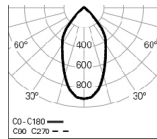

PB - Polished reflector - 60°

	UGR	W	Lm	Lm/W	Kg	HF	DALI
	≤22	10	1161	116	1,6	90565.L001.E.0060	90565.L001.H.0060
	≤25	14	1574	112	1,6	90652.L001.E.0060	90652.L001.H.0060

**COLOUR / FINISH**

Code	Description
<input type="checkbox"/> W	White
<input type="checkbox"/> G	Grey
<input checked="" type="checkbox"/> B	Black

**DETAILS**

Front view

We reserve the right to make technical changes without prior notice. Electrical/Optical data are subjected to a tolerance of +/-10%.

**OPTIONS**

Colour temperature

Order code

3000K

**3000**

**PHOTOMETRY**

**WEBB Sq /C 1 PB**  
4000K 35° HO

**WEBB Sq /C 1 PB**  
4000K 35° LO

**WEBB Sq /C 1 PB**  
4000K 60° HO

**WEBB Sq /C 1 PB**  
4000K 60° LO

**DIMENSIONS**

**TO SPECIFY:**

Square LED luminaire, 145x145mm, with adjustable downlight for surface mounted application. Possibility of 35° and 60° reflector for different light projection. Steel sheet and aluminium body, powder-coated with epoxy polyester, available in white, gray and black colours. Flux of 1574Lm in HO version and 1161Lm in LO version. LED with 116Lm/W efficacy. Standard version with 4000K LED, CRI >90, MacAdam Step <3 and 65.000h lifetime (@L90, B10, Ta 25 C). DALI dimming and 3000K available as options. - as Roxo Lighting WEBB /C 1