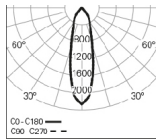

PB - Polished reflector - 60°

	UGR	W	Lm	Lm/W	Kg	HF	DALI
	≤22	10	1161	116	1,6	90565.L001.E.0060	90565.L001.H.0060
	≤25	14	1574	112	1,6	90652.L001.E.0060	90652.L001.H.0060

**COLOUR / FINISH**

Code	Description
<input type="checkbox"/> W	White
<input type="checkbox"/> G	Grey
<input checked="" type="checkbox"/> B	Black

**DETAILS**

Front view

We reserve the right to make technical changes without prior notice. Electrical/Optical data are subjected to a tolerance of +/-10%.

**OPTIONS**

Colour temperature

Order code

3000K

**3000**

**PHOTOMETRY**

**WEBB Sq /C 1 PB**  
4000K 35° HO

**WEBB Sq /C 1 PB**  
4000K 35° LO

**WEBB Sq /C 1 PB**  
4000K 60° HO

**WEBB Sq /C 1 PB**  
4000K 60° LO

**DIMENSIONS**

**TO SPECIFY:**

Square LED luminaire, 145x145mm, with adjustable downlight for surface mounted application. Possibility of 35° and 60° reflector for different light projection. Steel sheet and aluminium body, powder-coated with epoxy polyester, available in white, gray and black colours. Flux of 1574Lm in HO version and 1161Lm in LO version. LED with 116Lm/W efficacy. Standard version with 4000K LED, CRI >90, MacAdam Step <3 and 65.000h lifetime (@L90, B10, Ta 25 C). DALI dimming and 3000K available as options. - as Roxo Lighting WEBB /C 1