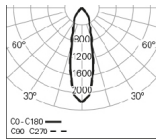

PB - Polished reflector - 60°

	UGR	W	Lm	Lm/W	Kg	HF	DALI
	≤22	10	1161	116	1,6	90565.L001.E.0060	90565.L001.H.0060
	≤25	14	1574	112	1,6	90652.L001.E.0060	90652.L001.H.0060

**COLOUR / FINISH**

Code	Description
<input type="checkbox"/> W	White
<input type="checkbox"/> G	Grey
<input checked="" type="checkbox"/> B	Black

**DETAILS**

Front view

We reserve the right to make technical changes without prior notice. Electrical/Optical data are subjected to a tolerance of +/-10%.

**OPTIONS**

Colour temperature

Order code

3000K

**3000**

**PHOTOMETRY**

**WEBB Sq /C 1 PB**  
4000K 35° HO

**WEBB Sq /C 1 PB**  
4000K 35° LO

**WEBB Sq /C 1 PB**  
4000K 60° HO

**WEBB Sq /C 1 PB**  
4000K 60° LO

**DIMENSIONS**

**TO SPECIFY:**

Square LED luminaire, 145x145mm, with adjustable downlight for surface mounted application. Possibility of 35° and 60° reflector for different light projection. Steel sheet and aluminium body, powder-coated with epoxy polyester, available in white, gray and black colours. Flux of 1574Lm in HO version and 1161Lm in LO version. LED with 116Lm/W efficacy. Standard version with 4000K LED, CRI >90, MacAdam Step <3 and 65.000h lifetime (@L90, B10, Ta 25 C). DALI dimming and 3000K available as options. - as Roxo Lighting WEBB /C 1