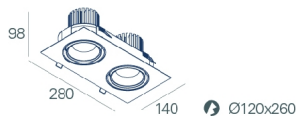

Order code

3000K

3000

Steel safety cable

955010

**PHOTOMETRY**

**WEBB Sq /E 2 PB**  
4000K 35° HO

**WEBB Sq /E 2 PB**  
4000K 35° LO

**WEBB Sq /E 2 PB**  
4000K 60° HO

**WEBB Sq /E 2 PB**  
4000K 60° LO

**DIMENSIONS**

**TO SPECIFY:**

Rectangular LED luminaire, 280x140mm, with two adjustable downlights for recessed application. Possibility of 35 and 60 reflector for different light projection. Steel sheet and aluminium body, powder-coated with epoxy polyester, available in white, gray and black colours. Flux of 3148Lm in HO version and 2700Lm in LO version. LED with 116Lm/W efficacy. Standard version with 4000K LED, CRI >90, MacAdam Step <3 and 65.000h lifetime (@L90, B10, Ta 25 C). DALI dimming and 3000K available as options. - as Roxo Lighting WEBB SQ /E 2