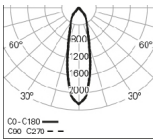

Order code

3000K

3000

Steel safety cable

955010

**PHOTOMETRY**

**WEBB Sq /E 2 PB**  
4000K 35° HO

**WEBB Sq /E 2 PB**  
4000K 35° LO

**WEBB Sq /E 2 PB**  
4000K 60° HO

**WEBB Sq /E 2 PB**  
4000K 60° LO

**DIMENSIONS**

**TO SPECIFY:**

Rectangular LED luminaire, 280x140mm, with two adjustable downlights for recessed application. Possibility of 35 and 60 reflector for different light projection. Steel sheet and aluminium body, powder-coated with epoxy polyester, available in white, gray and black colours. Flux of 3148Lm in HO version and 2700Lm in LO version. LED with 116Lm/W efficacy. Standard version with 4000K LED, CRI >90, MacAdam Step <3 and 65.000h lifetime (@L90, B10, Ta 25 C). DALI dimming and 3000K available as options. - as Roxo Lighting WEBB SQ /E 2