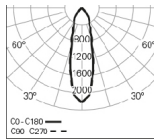

Order code

3000K

3000

Steel safety cable

955010

**PHOTOMETRY**

**WEBB Sq /E 2 PB**  
4000K 35° HO

**WEBB Sq /E 2 PB**  
4000K 35° LO

**WEBB Sq /E 2 PB**  
4000K 60° HO

**WEBB Sq /E 2 PB**  
4000K 60° LO

**DIMENSIONS**

**TO SPECIFY:**

Rectangular LED luminaire, 280x140mm, with two adjustable downlights for recessed application. Possibility of 35 and 60 reflector for different light projection. Steel sheet and aluminium body, powder-coated with epoxy polyester, available in white, gray and black colours. Flux of 3148Lm in HO version and 2700Lm in LO version. LED with 116Lm/W efficacy. Standard version with 4000K LED, CRI >90, MacAdam Step <3 and 65.000h lifetime (@L90, B10, Ta 25 C). DALI dimming and 3000K available as options. - as Roxo Lighting WEBB SQ /E 2