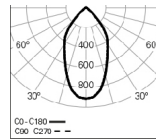

Order code

3000K

3000

Steel safety cable

955010

**PHOTOMETRY**

**WEBB Sq /E 2 PB**  
4000K 35° HO

**WEBB Sq /E 2 PB**  
4000K 35° LO

**WEBB Sq /E 2 PB**  
4000K 60° HO

**WEBB Sq /E 2 PB**  
4000K 60° LO

**DIMENSIONS**

**TO SPECIFY:**

Rectangular LED luminaire, 280x140mm, with two adjustable downlights for recessed application. Possibility of 35 and 60 reflector for different light projection. Steel sheet and aluminium body, powder-coated with epoxy polyester, available in white, gray and black colours. Flux of 3148Lm in HO version and 2700Lm in LO version. LED with 116Lm/W efficacy. Standard version with 4000K LED, CRI >90, MacAdam Step <3 and 65.000h lifetime (@L90, B10, Ta 25 C). DALI dimming and 3000K available as options. - as Roxo Lighting WEBB SQ /E 2