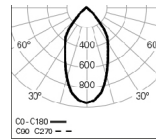

Order code

3000K

3000

Steel safety cable

955010

**PHOTOMETRY**

**WEBB Sq /E 2 PB**  
4000K 35° HO

**WEBB Sq /E 2 PB**  
4000K 35° LO

**WEBB Sq /E 2 PB**  
4000K 60° HO

**WEBB Sq /E 2 PB**  
4000K 60° LO

**DIMENSIONS**

**TO SPECIFY:**

Rectangular LED luminaire, 280x140mm, with two adjustable downlights for recessed application. Possibility of 35 and 60 reflector for different light projection. Steel sheet and aluminium body, powder-coated with epoxy polyester, available in white, gray and black colours. Flux of 3148Lm in HO version and 2700Lm in LO version. LED with 116Lm/W efficacy. Standard version with 4000K LED, CRI >90, MacAdam Step <3 and 65.000h lifetime (@L90, B10, Ta 25 C). DALI dimming and 3000K available as options. - as Roxo Lighting WEBB SQ /E 2