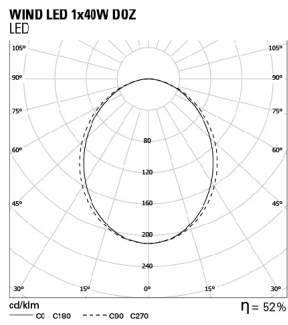

COLOUR / FINISH

Code	Description
W	White (RAL 9016)
B	Black (RAL 9005)

OPTIONS

Colour temperature

	3000K	Order code 3000
--	-------	---------------------------

Emergency unit

	Emergency unit 3 hours Emergency unit 1 hour	Order code K3 K1
---	---	--------------------------------------

PERFORMANCE

WIND LED D0Z

LED: 1 x 40W
SPACING: 79m x 1,2m
CEILING HEIGHT: 3m
MAINTENANCE: 0,8
REFLECTANCE: 70/50/20
WORKING PLACE: 0,0m
ILLUMINANCE: 137 lux

DIMENSIONS

TO SPECIFY:

Linear recessed LED luminaire, individually mounted with 72mm width extruded aluminium profile, anodised in natural colour with opal polycarbonate diffuser. Available with HF or DALI control gear. Optional 3000K and 1 or 3 hours emergency – as Indelague WIND LED.