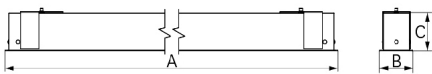

Example code for order: 90053.L150.H (DALI) + 3000 (OPTIONS).

We reserve the right to make technical changes without prior notice.
Electrical/Optical data are subjected to a tolerance of +/-10%.

PHOTOMETRY

PERFORMANCE

WIND LED D0Z

LED: 1 x 40W
SPACING: 79m x 1,2m
CEILING HEIGHT: 3m
MAINTENANCE: 0,8
REFLECTANCE: 70/50/20
WORKING PLACE: 0,0m
ILLUMINANCE: 137 lux

DIMENSIONS

TO SPECIFY:

Linear recessed LED luminaire, individually mounted with 72mm width extruded aluminium profile, anodised in natural colour with opal polycarbonate diffuser. Available with HF or DALI control gear. Optional 3000K and 1 or 3 hours emergency – as Indelague WIND LED.