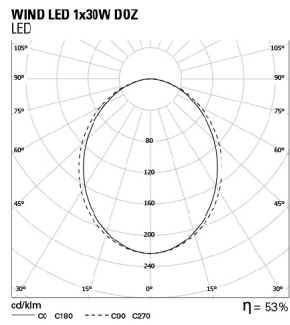

COLOUR / FINISH

Code	Description
W	White (RAL 9016)
B	Black (RAL 9005)

OPTIONS

Colour temperature

	3000K	Order code 3000
--	-------	---------------------------

Emergency unit

	Emergency unit 3 hours Emergency unit 1 hour	Order code K3 K1
---	---	--------------------------------------

PERFORMANCE

WIND LED D0Z

LED: 1 x 40W
SPACING: 79m x 1,2m
CEILING HEIGHT: 3m
MAINTENANCE: 0,8
REFLECTANCE: 70/50/20
WORKING PLACE: 0,0m
ILLUMINANCE: 137 lux

DIMENSIONS

TO SPECIFY:

Linear recessed LED luminaire, individually mounted with 72mm width extruded aluminium profile, anodised in natural colour with opal polycarbonate diffuser. Available with HF or DALI control gear. Optional 3000K and 1 or 3 hours emergency – as Indelague WIND LED.