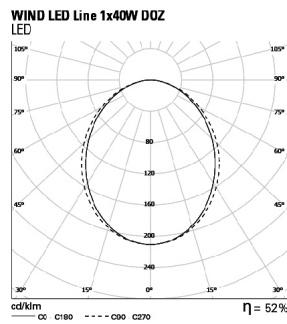

Bespoke projects

Please note:
This option can be supplied on request.

PHOTOMETRY

DIMENSIONS

Start			End		
W	A ₂ x B ₂ x C ₂ (mm)		W	A ₃ x B ₃ x C ₃ (mm)	
1x30	870x72x81	864x60	1x30	870x72x81	864x60
1x40	1155x72x81	1149x60	1x40	1155x72x81	1149x60
1x50	1440x72x81	1434x60	1x50	1440x72x81	1434x60
1x60	1725x72x81	1719x60	1x60	1725x72x81	1719x60
1x70	2010x72x81	2004x60	1x70	2010x72x81	2004x60
1x80	2295x72x81	2289x60	1x80	2295x72x81	2289x60
1x90	2580x72x81	2574x60	1x90	2580x72x81	2574x60
1x100	2865x72x81	2859x60	1x100	2865x72x81	2859x60