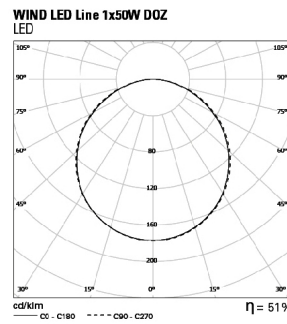

Bespoke projects

Please note:
This option can be supplied on request.

PHOTOMETRY

DIMENSIONS

Start			End		
W	A ₂ x B ₂ x C ₂ (mm)		W	A ₃ x B ₃ x C ₃ (mm)	
1x30	870x72x81	864x60	1x30	870x72x81	864x60
1x40	1155x72x81	1149x60	1x40	1155x72x81	1149x60
1x50	1440x72x81	1434x60	1x50	1440x72x81	1434x60
1x60	1725x72x81	1719x60	1x60	1725x72x81	1719x60
1x70	2010x72x81	2004x60	1x70	2010x72x81	2004x60
1x80	2295x72x81	2289x60	1x80	2295x72x81	2289x60
1x90	2580x72x81	2574x60	1x90	2580x72x81	2574x60
1x100	2865x72x81	2859x60	1x100	2865x72x81	2859x60