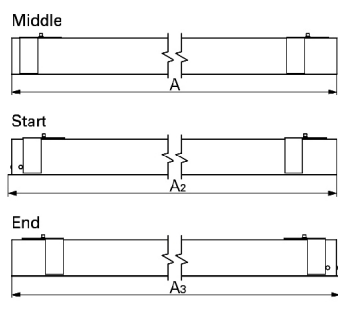

Bespoke projects

Please note:
This option can be supplied on request.

PHOTOMETRY

DIMENSIONS

Start			End		
W	A ₂ x B ₂ x C ₂ (mm)		W	A ₃ x B ₃ x C ₃ (mm)	
1x30	870x72x81	864x60	1x30	870x72x81	864x60
1x40	1155x72x81	1149x60	1x40	1155x72x81	1149x60
1x50	1440x72x81	1434x60	1x50	1440x72x81	1434x60
1x60	1725x72x81	1719x60	1x60	1725x72x81	1719x60
1x70	2010x72x81	2004x60	1x70	2010x72x81	2004x60
1x80	2295x72x81	2289x60	1x80	2295x72x81	2289x60
1x90	2580x72x81	2574x60	1x90	2580x72x81	2574x60
1x100	2865x72x81	2859x60	1x100	2865x72x81	2859x60