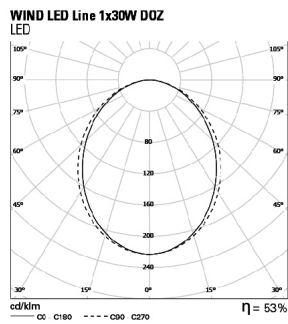

Bespoke projects

Please note:
This option can be supplied on request.

PHOTOMETRY

DIMENSIONS

Start			End		
W	A ₂ x B ₂ x C ₂ (mm)		W	A ₃ x B ₃ x C ₃ (mm)	
1x30	870x72x81	864x60	1x30	870x72x81	864x60
1x40	1155x72x81	1149x60	1x40	1155x72x81	1149x60
1x50	1440x72x81	1434x60	1x50	1440x72x81	1434x60
1x60	1725x72x81	1719x60	1x60	1725x72x81	1719x60
1x70	2010x72x81	2004x60	1x70	2010x72x81	2004x60
1x80	2295x72x81	2289x60	1x80	2295x72x81	2289x60
1x90	2580x72x81	2574x60	1x90	2580x72x81	2574x60
1x100	2865x72x81	2859x60	1x100	2865x72x81	2859x60