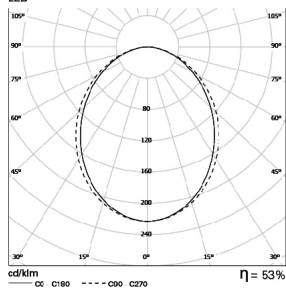

Connectors

KIT 7-pole WAGO (male and female)
Connector 7-pole WAGO male
Connector 7-pole WAGO female

Código
965200
965201
965202

Body connector KIT

Body connector

- Galvanised connector.

Order code
930300

Emergency unit

Emergency unit 3 hours
Emergency unit 1 hour

Order code
K3
K1

Bespoke projects

Please note:
This option can be supplied on request.

PHOTOMETRY

WIND LED Line 1x30W DOZ
LED