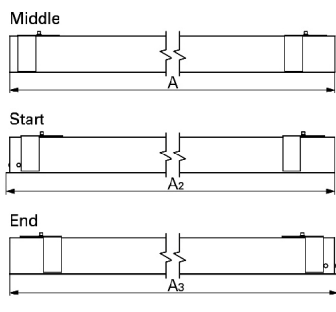

### PHOTOMETRY

WIND LED Line 1x30W DOZ  
LED

WIND LED Line 1x40W DOZ  
LED

WIND LED Line 1x50W DOZ  
LED

### DIMENSIONS

Start			End		
W	A2xB2xC2 (mm)		W	A3xB3xC3 (mm)	
1x30	870x72x81	864x60	1x30	870x72x81	864x60
1x40	1155x72x81	1149x60	1x40	1155x72x81	1149x60
1x50	1440x72x81	1434x60	1x50	1440x72x81	1434x60
1x60	1725x72x81	1719x60	1x60	1725x72x81	1719x60
1x70	2010x72x81	2004x60	1x70	2010x72x81	2004x60
1x80	2295x72x81	2289x60	1x80	2295x72x81	2289x60
1x90	2580x72x81	2574x60	1x90	2580x72x81	2574x60
1x100	2865x72x81	2859x60	1x100	2865x72x81	2859x60