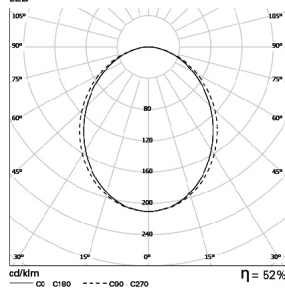

### PHOTOMETRY

WIND LED Line 1x30W DOZ  
LED

WIND LED Line 1x40W DOZ  
LED

WIND LED Line 1x50W DOZ  
LED

### DIMENSIONS

Start			End		
W	A2xB2xC2 (mm)		W	A3xB3xC3 (mm)	
1x30	870x72x81	864x60	1x30	870x72x81	864x60
1x40	1155x72x81	1149x60	1x40	1155x72x81	1149x60
1x50	1440x72x81	1434x60	1x50	1440x72x81	1434x60
1x60	1725x72x81	1719x60	1x60	1725x72x81	1719x60
1x70	2010x72x81	2004x60	1x70	2010x72x81	2004x60
1x80	2295x72x81	2289x60	1x80	2295x72x81	2289x60
1x90	2580x72x81	2574x60	1x90	2580x72x81	2574x60
1x100	2865x72x81	2859x60	1x100	2865x72x81	2859x60