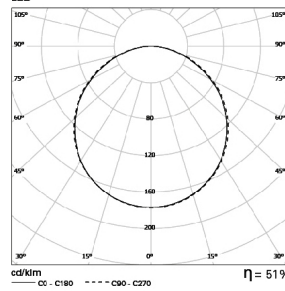

### PHOTOMETRY

WIND LED Line 1x30W DOZ  
LED

WIND LED Line 1x40W DOZ  
LED

WIND LED Line 1x50W DOZ  
LED

### DIMENSIONS

Start			End		
W	A2xB2xC2 (mm)		W	A3xB3xC3 (mm)	
1x30	870x72x81	864x60	1x30	870x72x81	864x60
1x40	1155x72x81	1149x60	1x40	1155x72x81	1149x60
1x50	1440x72x81	1434x60	1x50	1440x72x81	1434x60
1x60	1725x72x81	1719x60	1x60	1725x72x81	1719x60
1x70	2010x72x81	2004x60	1x70	2010x72x81	2004x60
1x80	2295x72x81	2289x60	1x80	2295x72x81	2289x60
1x90	2580x72x81	2574x60	1x90	2580x72x81	2574x60
1x100	2865x72x81	2859x60	1x100	2865x72x81	2859x60