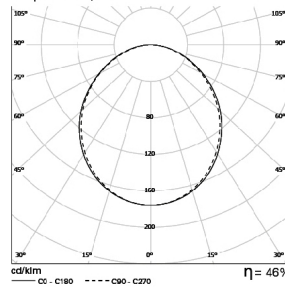

Lamp: 2 x 21W/840 HE

WIND Line 2x28W DDP

Lamp: 2 x 28W/840 HE

WIND Line 2x35W DDP

Lamp: 2 x 35W/840 HE

We reserve the right to make technical changes without prior notice.
 Electrical/Optical data are subjected to a tolerance of +/-10%.

DIMENSIONS

Start			End		
W	AzxBzxCz (mm)		W	A3xB3xC3 (mm)	
1x14	600x72x81	594x60	1x14	600x72x81	594x60
1x21	900x72x81	894x60	1x21	900x72x81	894x60
1x24	600x72x81	594x60	1x24	600x72x81	594x60
1x28	1200x72x81	1194x60	1x28	1200x72x81	1194x60
1x35	1500x72x81	1494x60	1x35	1500x72x81	1494x60
1x39	900x72x81	894x60	1x39	900x72x81	894x60
1x49	1500x72x81	1494x60	1x49	1500x72x81	1494x60
1x54	1200x72x81	1194x60	1x54	1200x72x81	1194x60
1x80	1500x72x81	1494x60	1x80	1500x72x81	1494x60
2x14	600x120x81	594x108	2x14	600x120x81	594x108
2x21	900x120x81	894x108	2x21	900x120x81	894x108
2x24	600x120x81	594x108	2x24	600x120x81	594x108
2x28	1200x120x81	1194x108	2x28	1200x120x81	1194x108
2x35	1500x120x81	1494x108	2x35	1500x120x81	1494x108
2x39	900x120x81	894x108	2x39	900x120x81	894x108
2x49	1500x120x81	1494x108	2x49	1500x120x81	1494x108
2x54	1200x120x81	1194x108	2x54	1200x120x81	1194x108