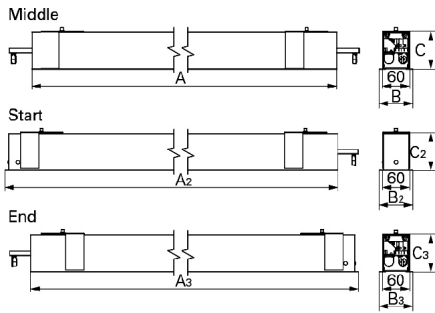

Lamp: 2 x 21W/840 HE

WIND Line 2x28W DDP

Lamp: 2 x 28W/840 HE

WIND Line 2x35W DDP

Lamp: 2 x 35W/840 HE

We reserve the right to make technical changes without prior notice.
 Electrical/Optical data are subjected to a tolerance of +/-10%.

DIMENSIONS

Start			End		
W	AzxBzxCz (mm)		W	A3xB3xC3 (mm)	
1x14	600x72x81	594x60	1x14	600x72x81	594x60
1x21	900x72x81	894x60	1x21	900x72x81	894x60
1x24	600x72x81	594x60	1x24	600x72x81	594x60
1x28	1200x72x81	1194x60	1x28	1200x72x81	1194x60
1x35	1500x72x81	1494x60	1x35	1500x72x81	1494x60
1x39	900x72x81	894x60	1x39	900x72x81	894x60
1x49	1500x72x81	1494x60	1x49	1500x72x81	1494x60
1x54	1200x72x81	1194x60	1x54	1200x72x81	1194x60
1x80	1500x72x81	1494x60	1x80	1500x72x81	1494x60
2x14	600x120x81	594x108	2x14	600x120x81	594x108
2x21	900x120x81	894x108	2x21	900x120x81	894x108
2x24	600x120x81	594x108	2x24	600x120x81	594x108
2x28	1200x120x81	1194x108	2x28	1200x120x81	1194x108
2x35	1500x120x81	1494x108	2x35	1500x120x81	1494x108
2x39	900x120x81	894x108	2x39	900x120x81	894x108
2x49	1500x120x81	1494x108	2x49	1500x120x81	1494x108
2x54	1200x120x81	1194x108	2x54	1200x120x81	1194x108