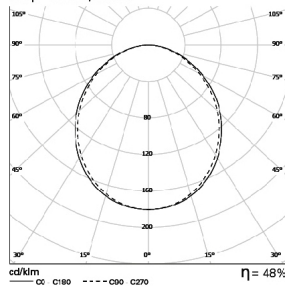

Lamp: 2 x 21W/840 HE

WIND Line 2x28W DDP

Lamp: 2 x 28W/840 HE

WIND Line 2x35W DDP

Lamp: 2 x 35W/840 HE

We reserve the right to make technical changes without prior notice.
 Electrical/Optical data are subjected to a tolerance of +/-10%.

DIMENSIONS

Start			End		
W	AzxBzxCz (mm)		W	A3xB3xC3 (mm)	
1x14	600x72x81	594x60	1x14	600x72x81	594x60
1x21	900x72x81	894x60	1x21	900x72x81	894x60
1x24	600x72x81	594x60	1x24	600x72x81	594x60
1x28	1200x72x81	1194x60	1x28	1200x72x81	1194x60
1x35	1500x72x81	1494x60	1x35	1500x72x81	1494x60
1x39	900x72x81	894x60	1x39	900x72x81	894x60
1x49	1500x72x81	1494x60	1x49	1500x72x81	1494x60
1x54	1200x72x81	1194x60	1x54	1200x72x81	1194x60
1x80	1500x72x81	1494x60	1x80	1500x72x81	1494x60
2x14	600x120x81	594x108	2x14	600x120x81	594x108
2x21	900x120x81	894x108	2x21	900x120x81	894x108
2x24	600x120x81	594x108	2x24	600x120x81	594x108
2x28	1200x120x81	1194x108	2x28	1200x120x81	1194x108
2x35	1500x120x81	1494x108	2x35	1500x120x81	1494x108
2x39	900x120x81	894x108	2x39	900x120x81	894x108
2x49	1500x120x81	1494x108	2x49	1500x120x81	1494x108
2x54	1200x120x81	1194x108	2x54	1200x120x81	1194x108