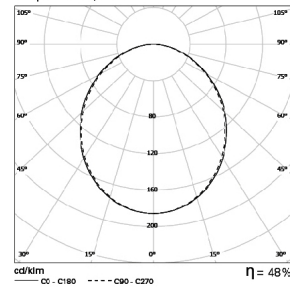

Lamp: 2 x 21W/840 HE

WIND Line 2x28W DDP

Lamp: 2 x 28W/840 HE

WIND Line 2x35W DDP

Lamp: 2 x 35W/840 HE

We reserve the right to make technical changes without prior notice.
 Electrical/Optical data are subjected to a tolerance of +/-10%.

DIMENSIONS

Start			End		
W	AzxBzxCz (mm)		W	A3xB3xC3 (mm)	
1x14	600x72x81	594x60	1x14	600x72x81	594x60
1x21	900x72x81	894x60	1x21	900x72x81	894x60
1x24	600x72x81	594x60	1x24	600x72x81	594x60
1x28	1200x72x81	1194x60	1x28	1200x72x81	1194x60
1x35	1500x72x81	1494x60	1x35	1500x72x81	1494x60
1x39	900x72x81	894x60	1x39	900x72x81	894x60
1x49	1500x72x81	1494x60	1x49	1500x72x81	1494x60
1x54	1200x72x81	1194x60	1x54	1200x72x81	1194x60
1x80	1500x72x81	1494x60	1x80	1500x72x81	1494x60
2x14	600x120x81	594x108	2x14	600x120x81	594x108
2x21	900x120x81	894x108	2x21	900x120x81	894x108
2x24	600x120x81	594x108	2x24	600x120x81	594x108
2x28	1200x120x81	1194x108	2x28	1200x120x81	1194x108
2x35	1500x120x81	1494x108	2x35	1500x120x81	1494x108
2x39	900x120x81	894x108	2x39	900x120x81	894x108
2x49	1500x120x81	1494x108	2x49	1500x120x81	1494x108
2x54	1200x120x81	1194x108	2x54	1200x120x81	1194x108