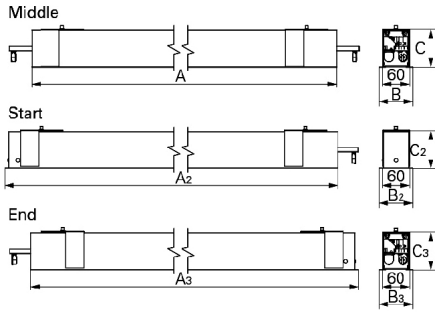

WIND Line 2x14W DDP

Lamp: 2 x 14W/840 HE

WIND Line 2x21W DDP

Lamp: 2 x 21W/840 HE

WIND Line 2x28W DDP

Lamp: 2 x 28W/840 HE

WIND Line 2x35W DDP

Lamp: 2 x 35W/840 HE

We reserve the right to make technical changes without prior notice.
Electrical/Optical data are subjected to a tolerance of +/-10%.

DIMENSIONS

Start			End		
W	A ₂ x B ₂ x C ₂ (mm)		W	A ₃ x B ₃ x C ₃ (mm)	
1x14	600x72x81	594x60	1x14	600x72x81	594x60
1x21	900x72x81	894x60	1x21	900x72x81	894x60
1x24	600x72x81	594x60	1x24	600x72x81	594x60
1x28	1200x72x81	1194x60	1x28	1200x72x81	1194x60
1x35	1500x72x81	1494x60	1x35	1500x72x81	1494x60
1x39	900x72x81	894x60	1x39	900x72x81	894x60
1x49	1500x72x81	1494x60	1x49	1500x72x81	1494x60
1x54	1200x72x81	1194x60	1x54	1200x72x81	1194x60
1x80	1500x72x81	1494x60	1x80	1500x72x81	1494x60
2x14	600x120x81	594x108	2x14	600x120x81	594x108
2x21	900x120x81	894x108	2x21	900x120x81	894x108
2x24	600x120x81	594x108	2x24	600x120x81	594x108
2x28	1200x120x81	1194x108	2x28	1200x120x81	1194x108
2x35	1500x120x81	1494x108	2x35	1500x120x81	1494x108
2x39	900x120x81	894x108	2x39	900x120x81	894x108
2x49	1500x120x81	1494x108	2x49	1500x120x81	1494x108
2x54	1200x120x81	1194x108	2x54	1200x120x81	1194x108