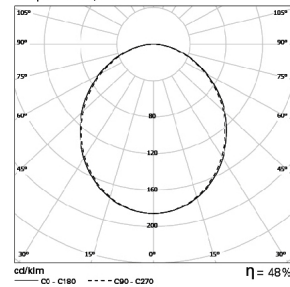

WIND Line 2x14W DDP

Lamp: 2 x 14W/840 HE

WIND Line 2x21W DDP

Lamp: 2 x 21W/840 HE

WIND Line 2x28W DDP

Lamp: 2 x 28W/840 HE

WIND Line 2x35W DDP

Lamp: 2 x 35W/840 HE

We reserve the right to make technical changes without prior notice.
Electrical/Optical data are subjected to a tolerance of +/-10%.

DIMENSIONS

Start			End		
W	A ₂ x B ₂ x C ₂ (mm)		W	A ₃ x B ₃ x C ₃ (mm)	
1x14	600x72x81	594x60	1x14	600x72x81	594x60
1x21	900x72x81	894x60	1x21	900x72x81	894x60
1x24	600x72x81	594x60	1x24	600x72x81	594x60
1x28	1200x72x81	1194x60	1x28	1200x72x81	1194x60
1x35	1500x72x81	1494x60	1x35	1500x72x81	1494x60
1x39	900x72x81	894x60	1x39	900x72x81	894x60
1x49	1500x72x81	1494x60	1x49	1500x72x81	1494x60
1x54	1200x72x81	1194x60	1x54	1200x72x81	1194x60
1x80	1500x72x81	1494x60	1x80	1500x72x81	1494x60
2x14	600x120x81	594x108	2x14	600x120x81	594x108
2x21	900x120x81	894x108	2x21	900x120x81	894x108
2x24	600x120x81	594x108	2x24	600x120x81	594x108
2x28	1200x120x81	1194x108	2x28	1200x120x81	1194x108
2x35	1500x120x81	1494x108	2x35	1500x120x81	1494x108
2x39	900x120x81	894x108	2x39	900x120x81	894x108
2x49	1500x120x81	1494x108	2x49	1500x120x81	1494x108
2x54	1200x120x81	1194x108	2x54	1200x120x81	1194x108