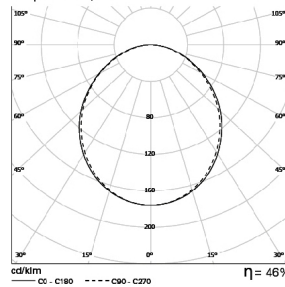

WIND Line 2x14W DDP

Lamp: 2 x 14W/840 HE

WIND Line 2x21W DDP

Lamp: 2 x 21W/840 HE

WIND Line 2x28W DDP

Lamp: 2 x 28W/840 HE

WIND Line 2x35W DDP

Lamp: 2 x 35W/840 HE

We reserve the right to make technical changes without prior notice.
Electrical/Optical data are subjected to a tolerance of +/-10%.

DIMENSIONS

Start			End		
W	A ₂ x B ₂ x C ₂ (mm)		W	A ₃ x B ₃ x C ₃ (mm)	
1x14	600x72x81	594x60	1x14	600x72x81	594x60
1x21	900x72x81	894x60	1x21	900x72x81	894x60
1x24	600x72x81	594x60	1x24	600x72x81	594x60
1x28	1200x72x81	1194x60	1x28	1200x72x81	1194x60
1x35	1500x72x81	1494x60	1x35	1500x72x81	1494x60
1x39	900x72x81	894x60	1x39	900x72x81	894x60
1x49	1500x72x81	1494x60	1x49	1500x72x81	1494x60
1x54	1200x72x81	1194x60	1x54	1200x72x81	1194x60
1x80	1500x72x81	1494x60	1x80	1500x72x81	1494x60
2x14	600x120x81	594x108	2x14	600x120x81	594x108
2x21	900x120x81	894x108	2x21	900x120x81	894x108
2x24	600x120x81	594x108	2x24	600x120x81	594x108
2x28	1200x120x81	1194x108	2x28	1200x120x81	1194x108
2x35	1500x120x81	1494x108	2x35	1500x120x81	1494x108
2x39	900x120x81	894x108	2x39	900x120x81	894x108
2x49	1500x120x81	1494x108	2x49	1500x120x81	1494x108
2x54	1200x120x81	1194x108	2x54	1200x120x81	1194x108