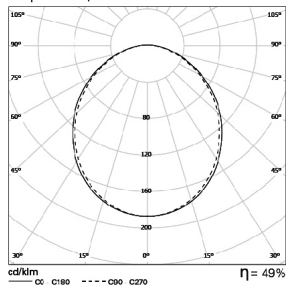

FOTOMETRIA

WIND Line 2x14W DDP

Lamp: 2 x 14W/840 HE

WIND Line 2x21W DDP

Lamp: 2 x 21W/840 HE

WIND Line 2x28W DDP

Lamp: 2 x 28W/840 HE

WIND Line 2x35W DDP