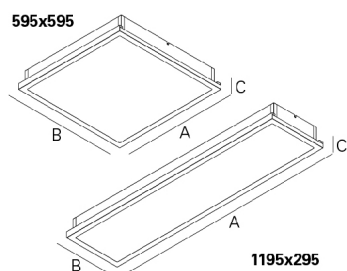

Fixing system: Lay-in version for exposed "T" grids 15/24mm.

DAM - Microprismatic diffuser

LED	UGR	W	Lm	Lm/W	η(%)	AxBxC (mm)	K1	K3	Kg	HF	DALI
	≤19	47	6440	107	78	595x595x100	•	•	5,2	9Z6F.409.6V.F4	9Z6F.409.6V.E4
	≤19	47	6440	106	77	1195x295x100	•	•	5,0	9Z6F.218.6V.F4	9Z6F.218.6V.E4

DOZ - Opal polycarbonate diffuser

LED	UGR	W	Lm	Lm/W	η(%)	AxBxC (mm)	K1	K3	Kg	HF	DALI
	≤22	47	6440	106	77	595x595x100	•	•	5,2	9Z6F.409.2J.F4	9Z6F.409.2J.E4
	≤22	47	6440	104	76	1195x295x100	•	•	5,0	9Z6F.218.2J.F4	9Z6F.218.2J.E4

DIMENSIONS

Example code for order: 9Z6F.409.6V.E4 (DALI) +3000 + k3 + 955000 (OPTIONS)

We reserve the right to make technical changes without prior notice. Electrical/Optical data are subjected to a tolerance of +/-10%.