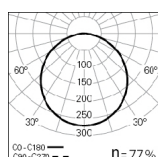

bLED 47W DOZ
(595x595mm) 4000K