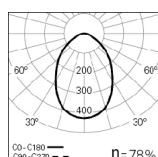

PHOTOMETRY

bLED 47W DAM
(595x595mm) 4000K